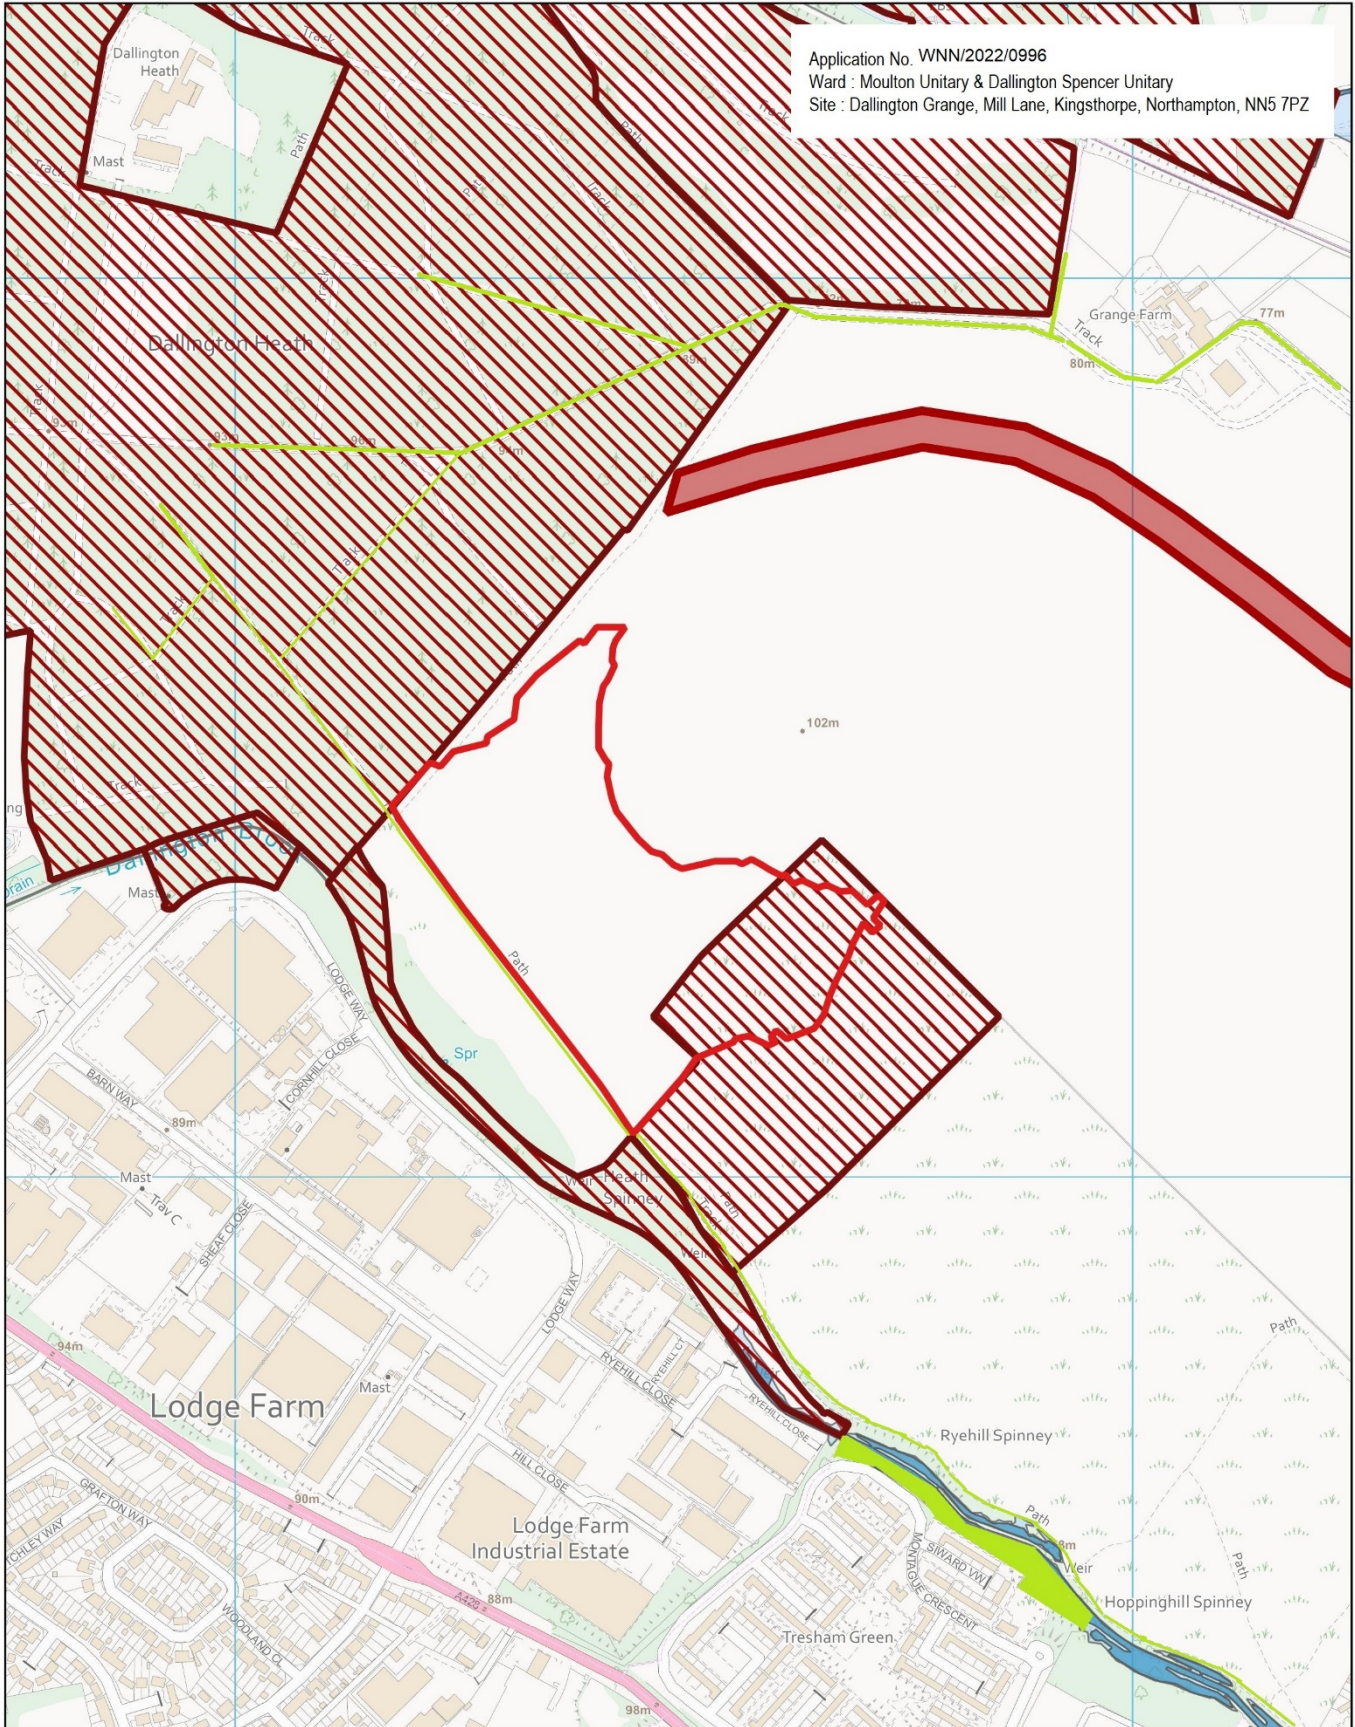

Application No. WNN/2022/0996
 Ward : Moulton Unitary & Dallington Spencer Unitary
 Site : Dallington Grange, Mill Lane, Kingsthorpe, Northampton, NN5 7PZ

Town : Northampton
 Site Area : 9.6 Hectares
 Co-ordinates; 473052 263304 SP7305263304
 Phase 1 Dallington Grange SUE
 falls within the Duston East Unitary Ward

- Key**
- Public open space, footpath/bridleways 
 - Application site 
 - Flood Zones 
 - Local Wildlife sites 
 - Safeguarded Transport Corridor 